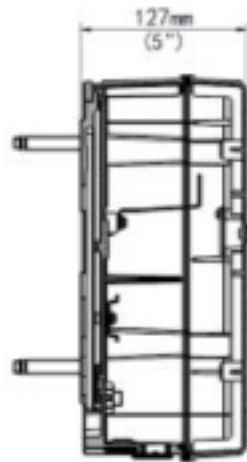

Bracket	
Dimensions	296 x 244 x 127mm
Weight	2.5kg
Material	Aluminum alloy

Used for:  
**INLGDO4PTZ25X**

**XLGJB12**  
**Junction Box**

\*Design and specifications are subjects to change without notice.