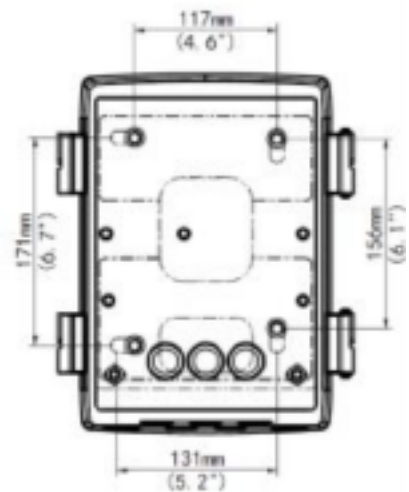

Bracket	
Dimensions	296 x 244 x 127mm
Weight	2.5kg
Material	Aluminum alloy

Used for:  
**INLGDO4PTZ25X**

**XLGJB12**  
**Junction Box**

\*Design and specifications are subjects to change without notice.