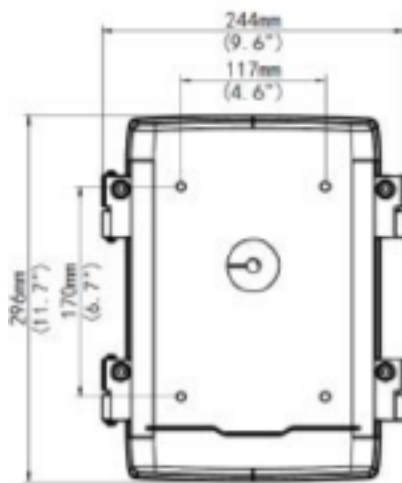

Bracket	
Dimensions	296 x 244 x 127mm
Weight	2.5kg
Material	Aluminum alloy

Used for:  
**INLGDO4PTZ25X**

**XLGJB12**  
**Junction Box**

\*Design and specifications are subjects to change without notice.